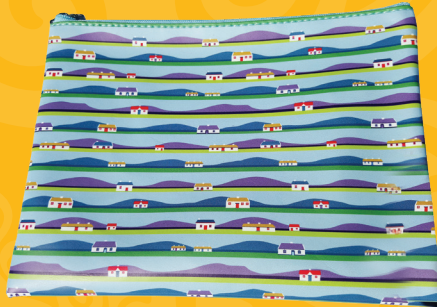

FAUX LEATHER WITH A LINED INTERIOR - 150MM X 190MM

CLP01 - Celtic Pattern

CLP02 - Celtic Fish

CLP05 - Celtic Stone Pattern

CLP06 - Irish Cottages

CLP07 - Irish Dancers

10

CELTIC PENCIL CASE